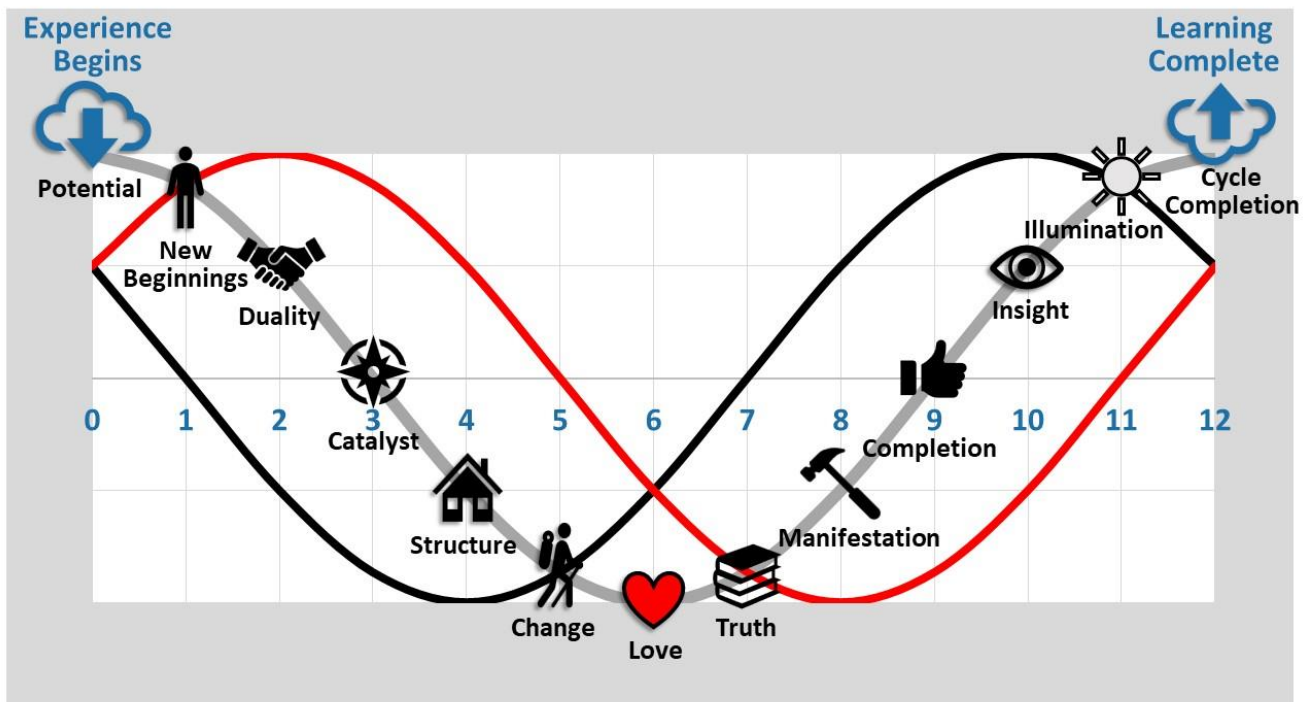

My Base-12 Numerology Road Map

Birth Name: Michael Peter Smith
first middle last

Current Name: Michael Smith
first last

Birth Date: January 26 1963
month day year

Numerology is based upon the principle that everything is energy and has a vibrational character, including numbers, letters and words. My birth date and birth name are the personal vibrational signature I chose for this life. **My birth date reveals what I am here to learn** and the various cycles I will experience along the way (Forecasting numbers), while **my birth name says who I am** and how I express myself (Personality numbers). Together, they are the compass heading of my life. The specific choices I make and route I take are up to me, but my vibrational signature will always help keep me on course.

The vibrational “Road Map” I have chosen for this journey is revealed in my base-12 numerology, where every experience, relationship or incarnation follows a universal cycle of twelve vibrational themes from the 0 of “Potential” to the 11 of “Illumination”. How fully I explore each experience determines how fully I may learn the lessons contained within.

My **Life Path** (based on my birth date) is the overall theme and major lessons I have chosen to explore and involves learning about **28/10**. This Life Path indicates I will learn about the theme of **Awareness (10)** through the **Duality (2)** of **Manifestation and Abundance (8)**.